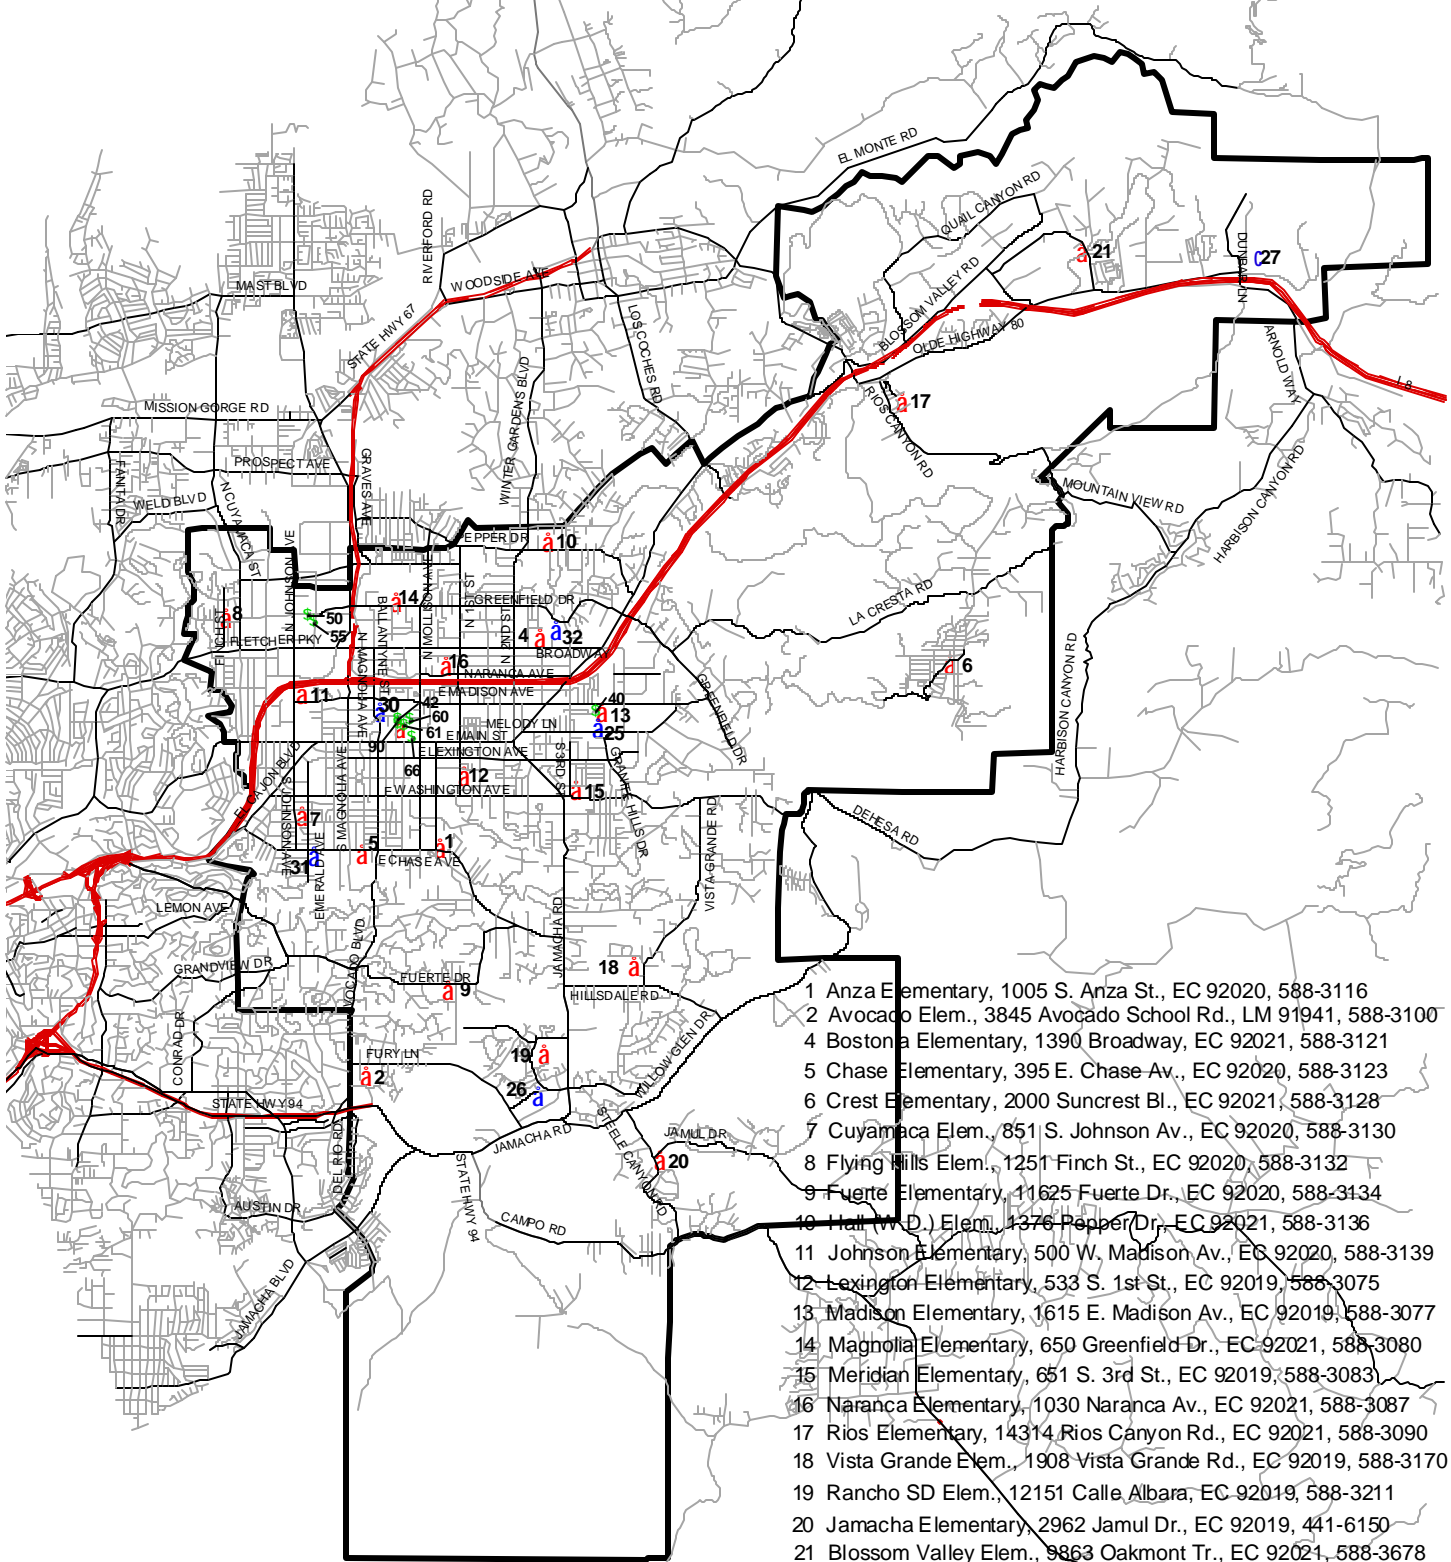

Cajon Valley Union School District

School & Department Locations

- 1 Anza Elementary, 1005 S. Anza St., EC 92020, 588-3116
- 2 Avocado Elem., 3845 Avocado School Rd., LM 91941, 588-3100
- 4 Bostonia Elementary, 1390 Broadway, EC 92021, 588-3121
- 5 Chase Elementary, 395 E. Chase Av., EC 92020, 588-3123
- 6 Crest Elementary, 2000 Suncrest Bl., EC 92021, 588-3128
- 7 Cuyamaca Elem., 851 S. Johnson Av., EC 92020, 588-3130
- 8 Flying Hills Elem., 1251 Finch St., EC 92020, 588-3132
- 9 Fuerte Elementary, 11625 Fuerte Dr., EC 92020, 588-3134
- 10 Hall (W.D.) Elem., 1376 Pepper Dr., EC 92021, 588-3136
- 11 Johnson Elementary, 500 W. Madison Av., EC 92021, 588-3139
- 12 Lexington Elementary, 533 S. 1st St., EC 92019, 588-3075
- 13 Madison Elementary, 1615 E. Madison Av., EC 92019, 588-3077
- 14 Magnolia Elementary, 650 Greenfield Dr., EC 92021, 588-3080
- 15 Meridian Elementary, 651 S. 3rd St., EC 92019, 588-3083
- 16 Naranja Elementary, 1030 Naranja Av., EC 92021, 588-3087
- 17 Rios Elementary, 14314 Rios Canyon Rd., EC 92021, 588-3090
- 18 Vista Grande Elem., 1908 Vista Grande Rd., EC 92019, 588-3170
- 19 Rancho SD Elem., 12151 Calle Albara, EC 92019, 588-3211
- 20 Jamacha Elementary, 2962 Jamul Dr., EC 92019, 441-6150
- 21 Blossom Valley Elem., 9863 Oakmont Tr., EC 92021, 588-3678
- 25 Montgomery Middle, 1570 Melody Ln., EC 92019, 588-3107
- 26 Hillsdale Middle, 1301 Brabham St., EC 92019, 441-6156
- 27 Los Coches Creek Middle, 9669 Dunbar Ln., EC 92021, 441-5727
- 30 Cajon Valley Middle, 395 Ballantyne, EC 92020, 588-3092
- 31 Emerald Middle, 1221 S. Emerald Av., EC 92020, 588-3097
- 32 Greenfield Middle, 1495 Greenfield Dr., EC 92021, 588-3103
- 40 Sevick School, 1609 E. Madison Av., EC 92019, 588-3146